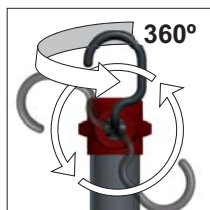

Electric workshop- and inspection lamp

- with 9 strong SMD-LED
- light angle 120°
- rubberized housing
- very solid construction, developed for the professional constant operation
- waterproof and shockproof
- 5 meter power cable