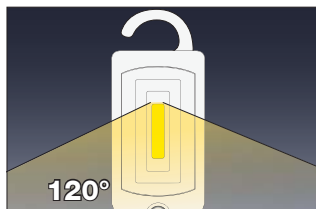

Li-Ion 3.7 V (2000 mAh)

3 W COB LED
120-150 LUX (0.6m)

Chip On Board / Chip en placa / Chip na placa

210 x 60 x 40 mm

Art.	
32021	3W COB LED

Table and wall holder

with rubber base and integrated metal core to fix and hold the lamp.