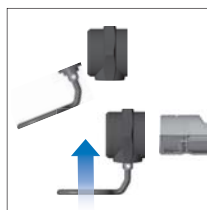

Electric workshop- and inspection lamp

- with 9 strong SMD-LED
- light angle 120°
- rubberized housing
- very solid construction, developed for the professional constant operation
- waterproof and shockproof
- 5 meter power cable