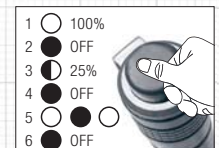

**1 W OSRAM HIGH
CRI COB LED**
20-80 lm
Chip On Board / Chip en placa / Chip na placa