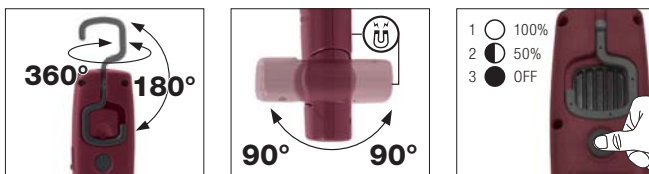

Art.	
32033	5 W HIGH CRI COB LED

Li-Ion 3.7 V (2600 mAh)

**5 W HIGH
CRI COB LED**
380 lm (0-5min.)
180 lm (>5min.)
Chip On Board / Chip en placa / Chip na placa