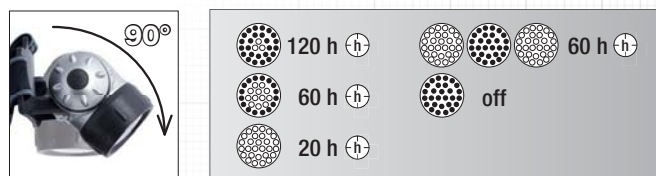

High power headlamp

in aluminium, with 3 W CREE LED with dimming function, zoom and flashing. Adjustable angle.

Linterna frontal de alta luminosidad

en aluminio, con CREE LED 3 W, con graduación de luminosidad, zoom y intermitente. Ángulo ajustable.

Lanterna de cabeça de alta potência

em alumínio, com 3 W CREE LED com função de regulação da intensidade da luz, zoom e função intermitente. Ângulo ajustável.

1 LED
3 W CREE
120-140 lm

Art.	
32061	3 W CREE LED

Headlamp

with 28 powerful LED with 4 light levels and adjustable angle.

Linterna frontal

con 28 LED potentes, 4 niveles de luminosidad y ángulo ajustable.

Lanterna de cabeça

com 28 poderosos LED com 4 níveis de luz e ajuste do ângulo.

28 LED
35 lm

Art.	
32062	28 LED